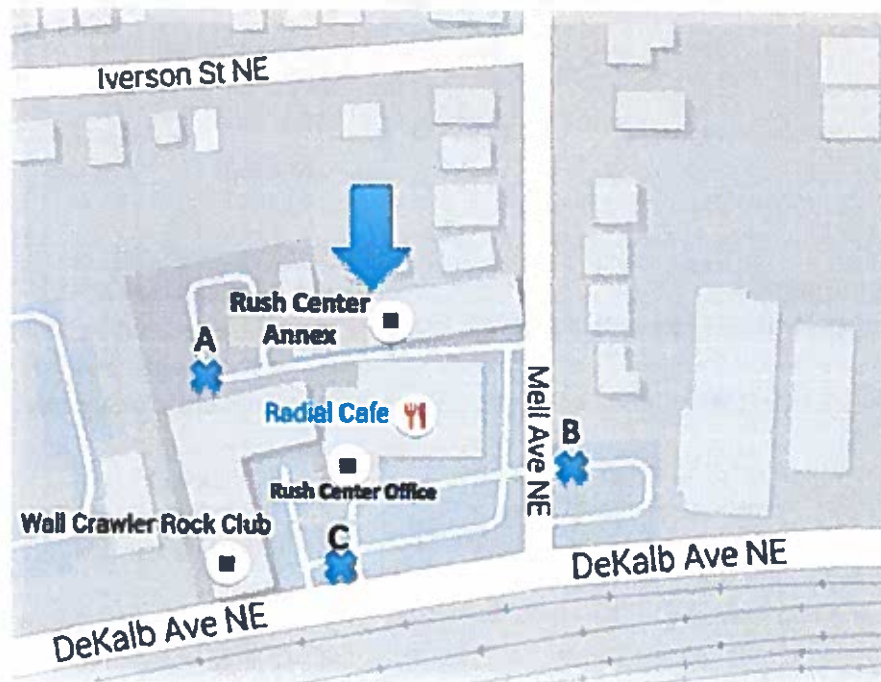

Address:

Community Meeting Annex
328 Mell Avenue
Suite B
Atlanta, GA 30307

Administrative Office
1530 Dekalb Avenue
Suite A
Atlanta, GA 30307

***Our community meeting annex is located in the building directly behind our administrative office. Please use the above Annex address for all fliers/invitations to your programming. ***

Parking:

The Rush Center has free on-site parking in three lots around Candler Park Connection (see map below). Visitors attending events/meetings/programming in the Annex Building should utilize **lot A**, located behind the administrative building. If that lot is full please consider **lot B**, located at the intersection of Mell Ave and Dekalb Avenue. Anyone visiting the staff offices of organizations housed at The Rush Center should to use **lot C**, located at the front of the administrative building.

MARTA: We are located one block east of the Edgewood/Candler Park train station. After crossing through the train station gates, turn right and continue over the skywalk that crosses Dekalb Avenue. Once you have exited the station, go east down Dekalb Avenue towards downtown Decatur. We are located on the left corner of the next block, which is Dekalb Avenue and Mell Avenue.